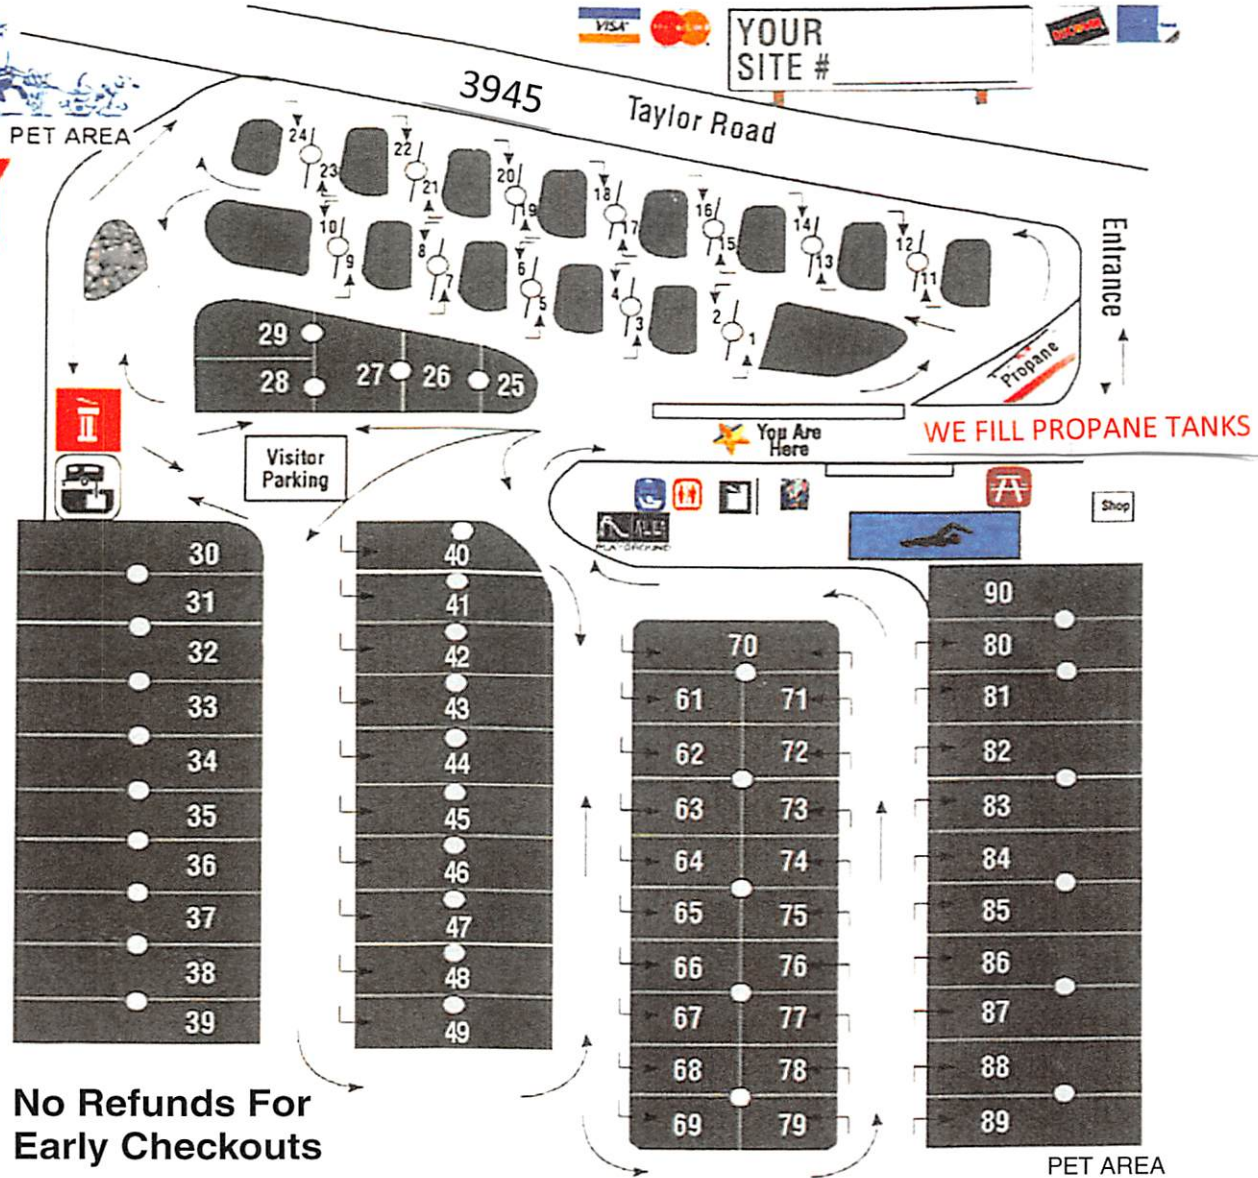

**SPEED
LIMIT
5
MPH**

**Local TV
Stations**

- 3.....NBC
- 6.....PBS
- 10.....ABC
- 13.....CBS
- 31.....UPN
- 40.....FOX
- 58.....

916-652-6737

- Trash
- Dog Walk
- Laundromat
- Restrooms
- Dump Station
- Pool
- Showers
- Picnic Area
- Hookups

**ALL SITES HAVE
30AMP & 50AMP
SERVICE**

**No Refunds For
Early Checkouts**

Loomis RV Park Campground Guidelines

We welcome you and hope you enjoy your stay with us. Please read and observe the rules so that you and your fellow RV'ers will have a pleasant stay.

Loomis RV Park or its Staff is NOT Responsible For Loss Due to FIRE, THEFT or ACCIDENT.

1. **Explosives:** Please keep firearms/weapons in RV at all times.
2. **Space payment is due by 12:00 noon.**
3. Please observe the 5 mile per hour speed limit in the Park.
4. **QUIET HOURS ARE FROM 10:00PM TO 7:00AM.**
5. Your **visitors MUST** register at the office and park in Visitor Parking. We have a charge for visitors using the pool or showers.
6. Visitors staying past quiet hours will be considered overnight guests and an extra person fee will be charged. **Unregistered visitors are trespassers and are subject to being arrested and vehicle being towed.**
7. The only items allowed outside of your unit are bar-b-que, ice chests, lawn chairs, low voltage party lights, plants and small tables. **No dog houses, auto or RV parts, garbage cans or clothes lines are allowed on your site.**
8. Portable steps are to be neat. If built-up materials are used, they must be covered with campground approved material. **Never cover grass with carpet.**
9. Sites are to be occupied by **one camping unit only.** Maximum of **six persons** per site. **No tents allowed.**
10. **Maximum of 2 vehicles per site.** All vehicles and RV's must have current registration.
11. Washing and repairs of RV's or vehicles **are not** allowed at your site.
12. Check with management regarding campfires.
13. Place all garbage in trash container.
14. Screened rooms are allowed in your site, provided they are not placed on grass and no electricity, storage or cooking allowed inside.
15. **Dogs/Cats:** limit 2 animals approved by management and total adherence to all rules. Chain them to your RV in such a way that they cannot reach another site. Your animal must be kept on a controlled leash of no more than 6 feet in length, or in their own trailer. State and County laws prohibit pets in stores and swimming pool areas. At night, all pets must be kept inside your trailer. Do not leave your pet unattended.
16. Use the designated pet areas for animals relieving themselves and always clean up after them.
17. Dogs must not disturb other campers by barking or whining.
18. **Children under the age of 12 years must be under the supervision of their parents at all times and on their site by 10:00 PM. This includes the recreation hall, playground, restrooms and pool. By law, parents must supervise children under 14 years in the pool.**
19. Check with the office regarding work vehicles.
20. No boats on your site.
21. See Management for Monthly rules. Any infraction of these rules could result in you being asked to leave our campground with no refund. Thank you for following these rules. We hope you have a pleasant camping experience with us.
22. Laundry hours are as follows: M/F 8:00AM-5:00PM.
23. Bathrooms closed 8:00AM to 9:00AM for cleaning.